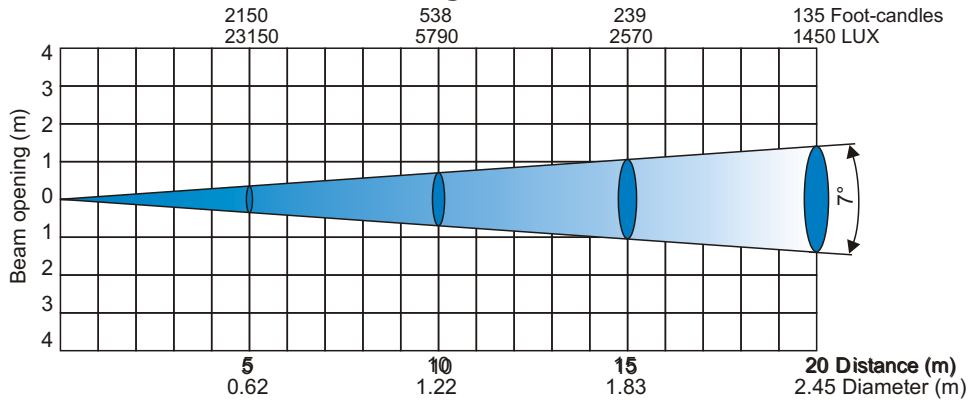

ColorMix 575 AT

Photometric Diagrams

Lamp: MSR 575W/2

7° radiation angle - min. zoom

26° radiation angle - max. zoom

Distance=5m