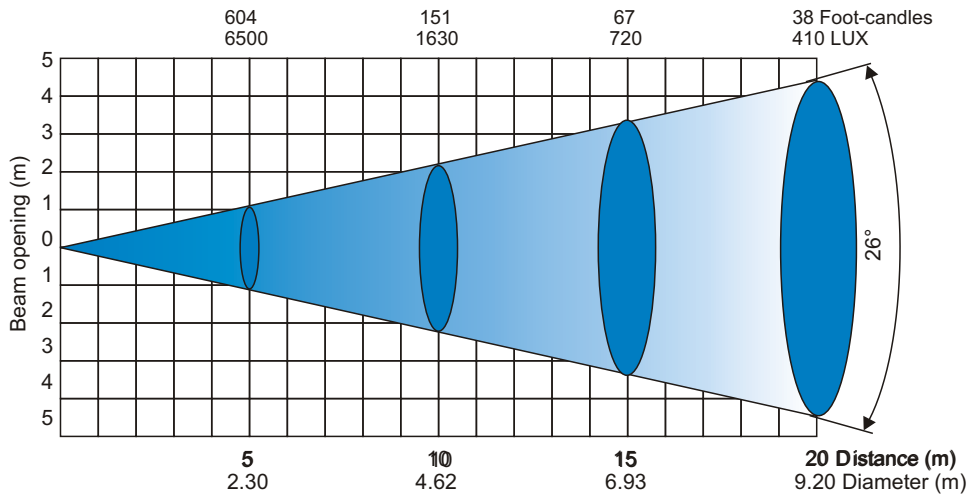

ColorMix 575 AT

Photometric Diagrams

Lamp: MSR 575W/2

7° radiation angle - min. zoom

26° radiation angle - max. zoom

Distance=5m