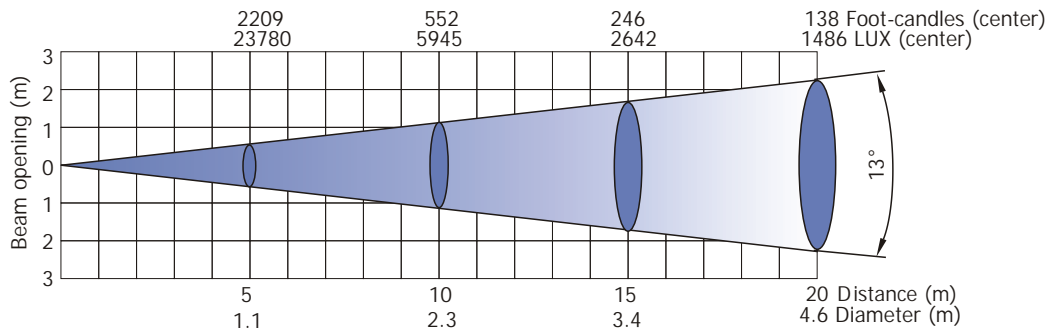

Robin 300 Beam Classic

Photometric Diagrams

Lamp: MSD Gold 300/2 MiniFastFit

Beam angle 6.5°

Beam angle 6.5° with frost

Beam angle 6.5° with frost, distance=5m