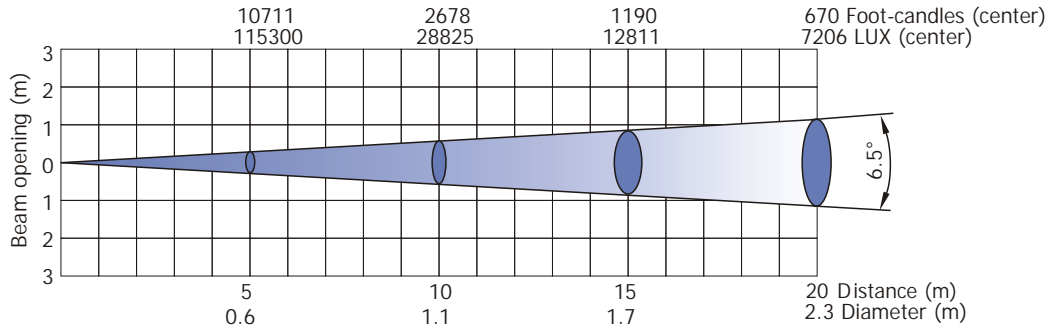

Robin 300 Beam Classic

Photometric Diagrams

Lamp: MSD Gold 300/2 MiniFastFit

Beam angle 6.5°

Beam angle 6.5° with frost

Beam angle 6.5° with frost, distance=5m