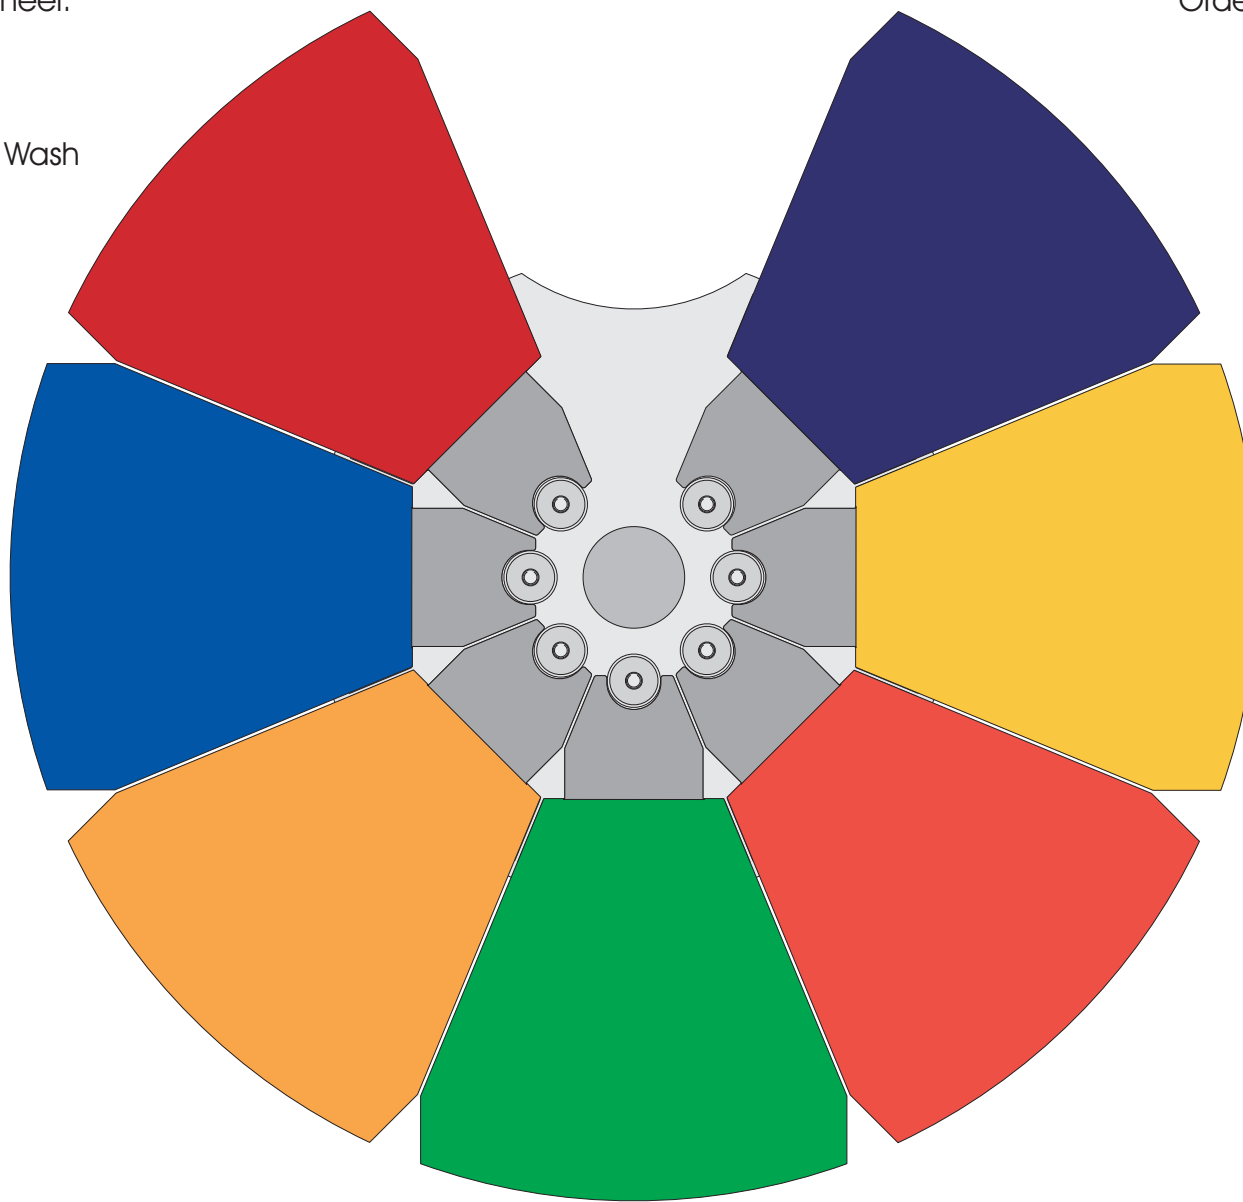

Ordering No. of assembled wheel:

99012562

Color 7+1 Robin 300 Plasma Wash

Ordering No. of clockwise from free:

99011885

99011886

99011887

99011883