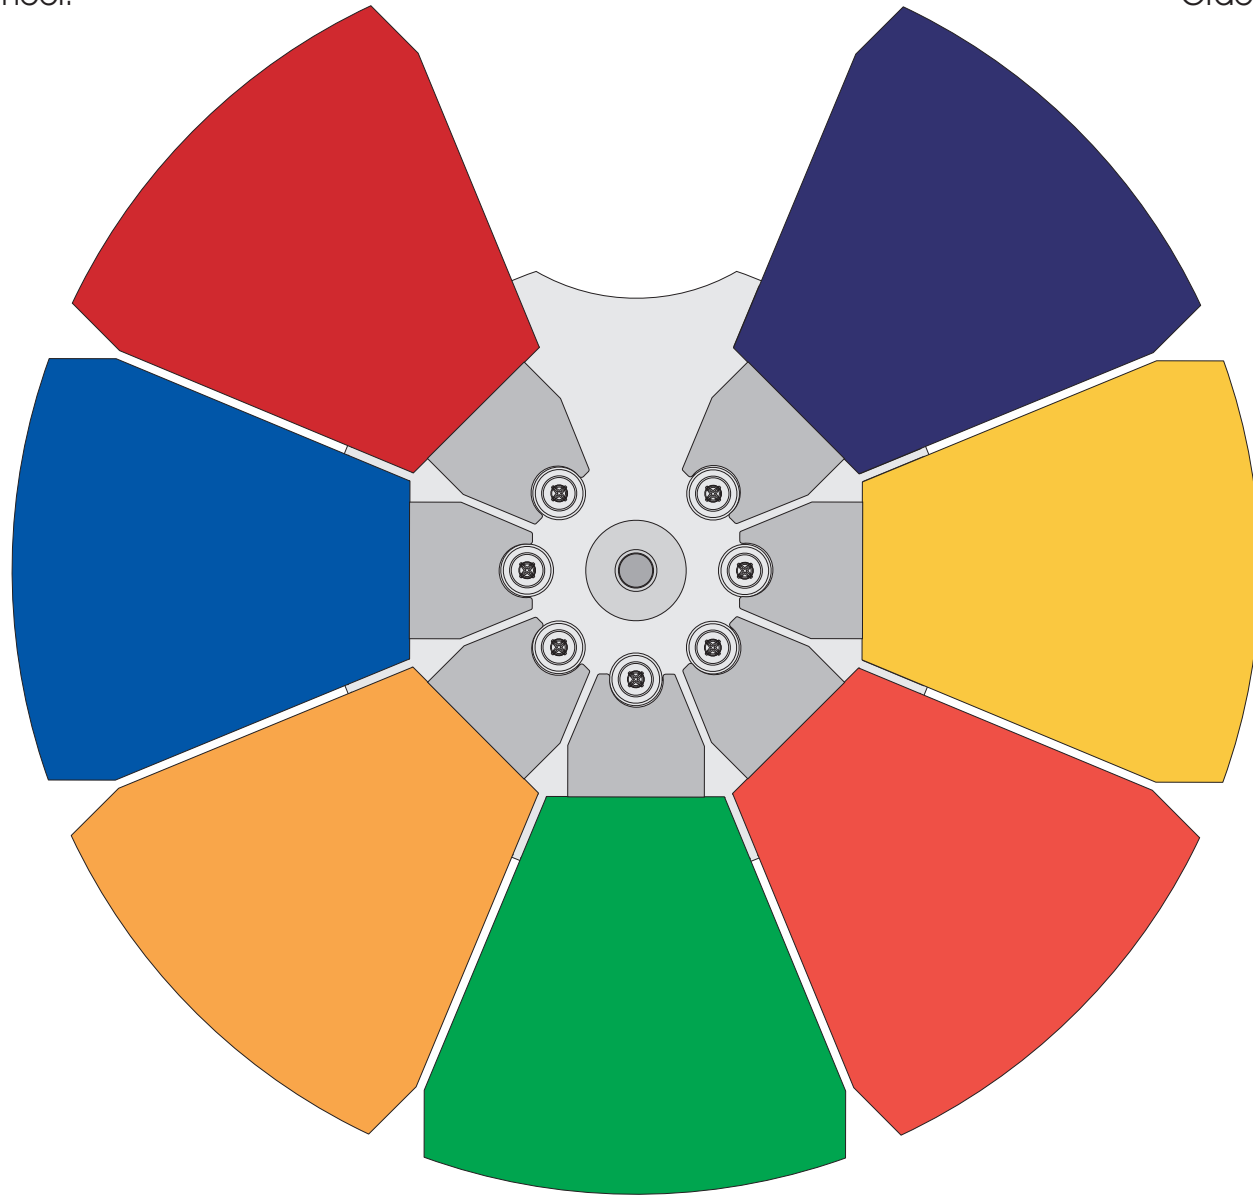

Ordering No. of assembled wheel:

99011888

Color 7+1 ColorSpot 700E AT

Ordering No. of clockwise from free:

99011885

99011886

99011887

99011883