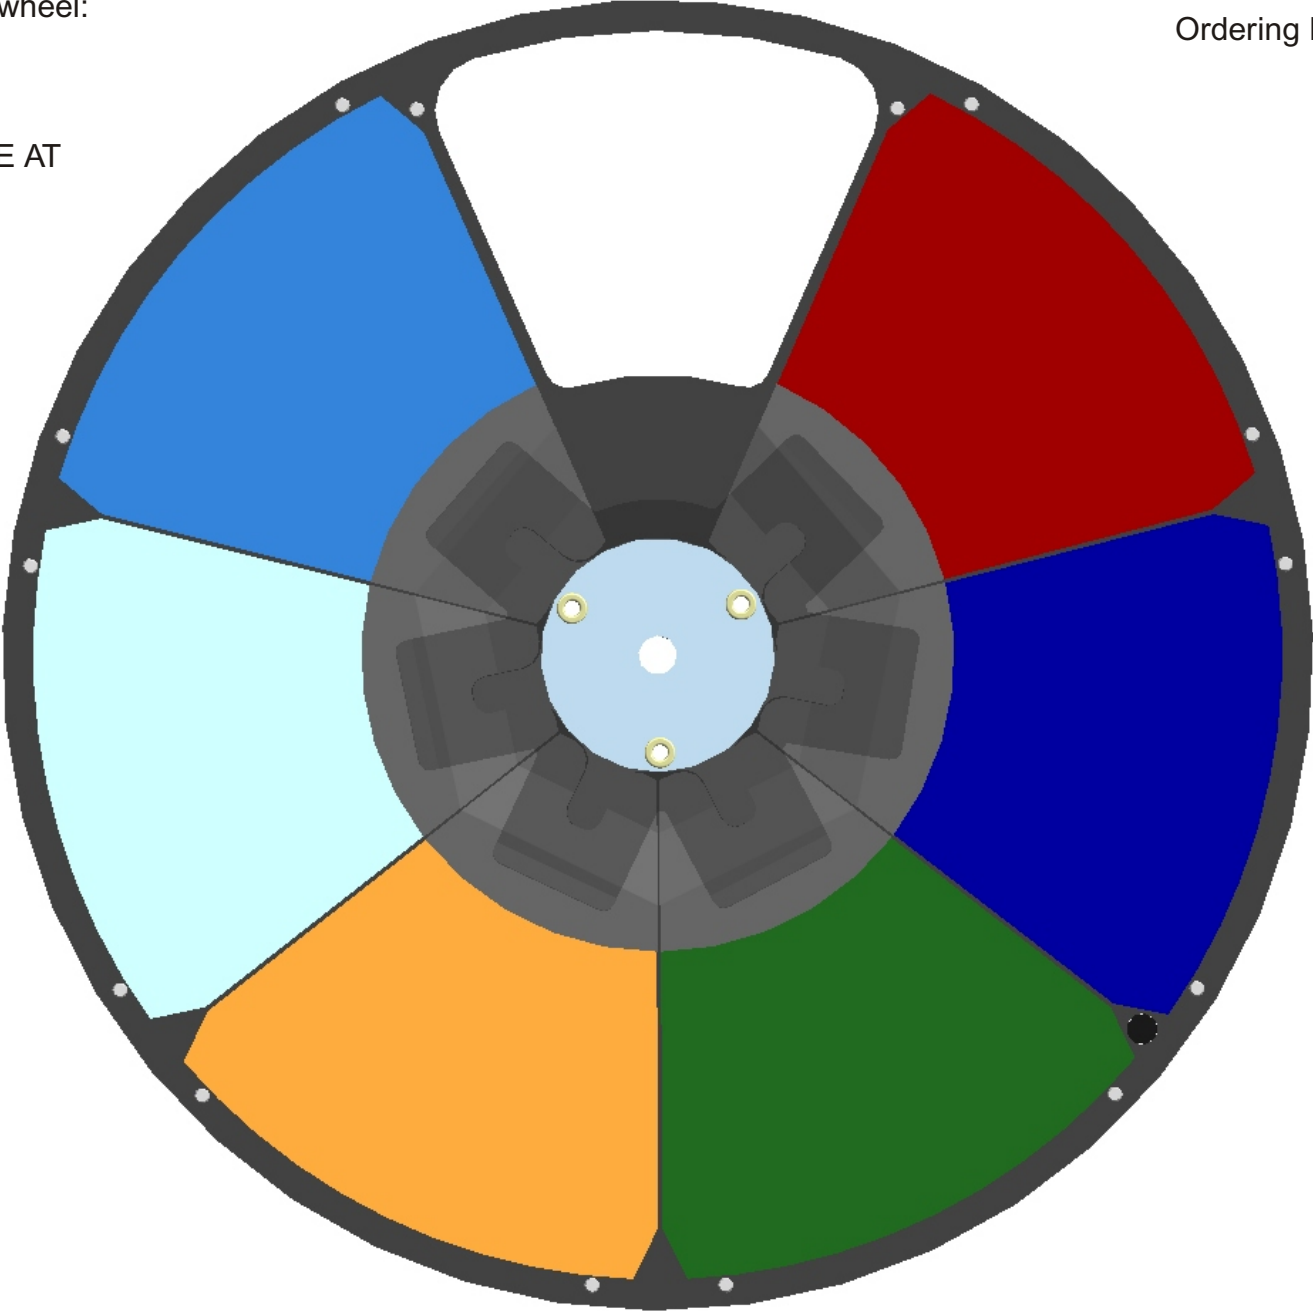

Ordering No. of assembled wheel:

99011476

Color 6+1 ColorWash 2500E AT

Ordering No. of Color clockwise from free:

14070268

14070269

14070270

14070271

14070272

14070273