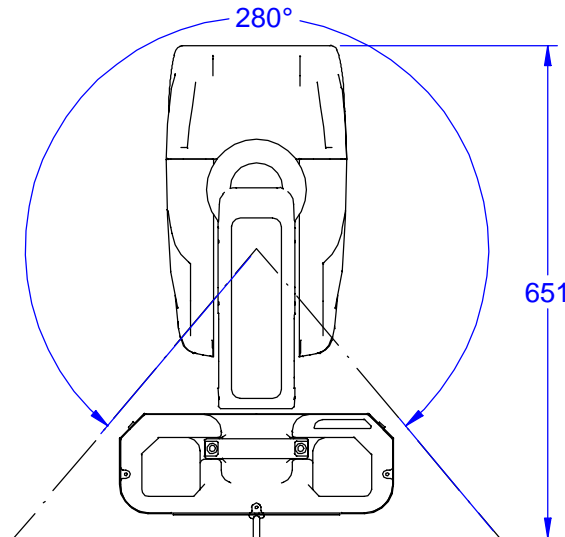

Pan movement range:530°

Tilt movement range:280°

PRODUCT: Wash 575 XT		
TITLE: <b>Dimensions</b>		
DOCUMENT: All dimensions in mm.		
VERSION: A	DATE: 1.1.2003	SHEET: xx OF xx