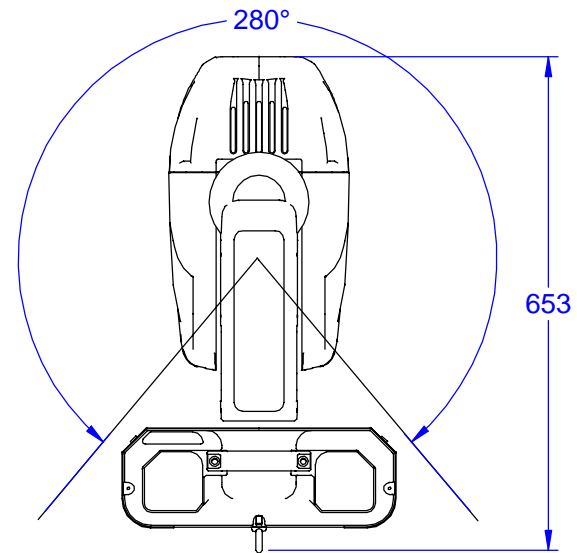

1:10

Pan movement range:530°

Tilt movement range:280°

PRODUCT: Spot 575 XT		
TITLE: Dimensions		
DOCUMENT: All dimensions in mm.		
VERSION: A	DATE: 1.1.2003	SHEET: xx OF xx