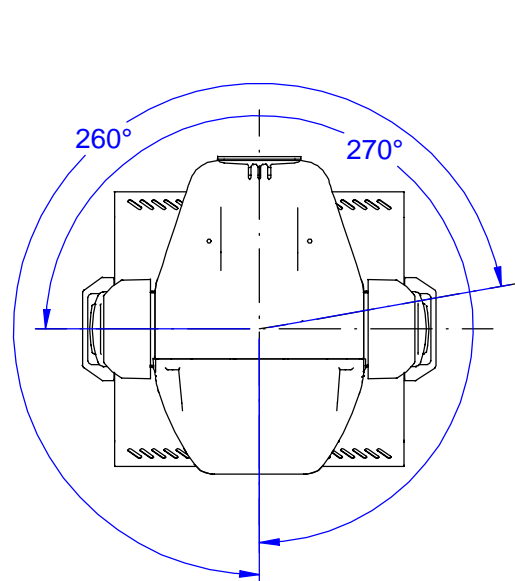

1:10

Pan movement range:530°

Tilt movement range:280°

PRODUCT: Spot 575 XT		
TITLE: Dimensions		
DOCUMENT: All dimensions in mm.		
VERSION: A	DATE: 1.1.2003	SHEET: xx OF xx