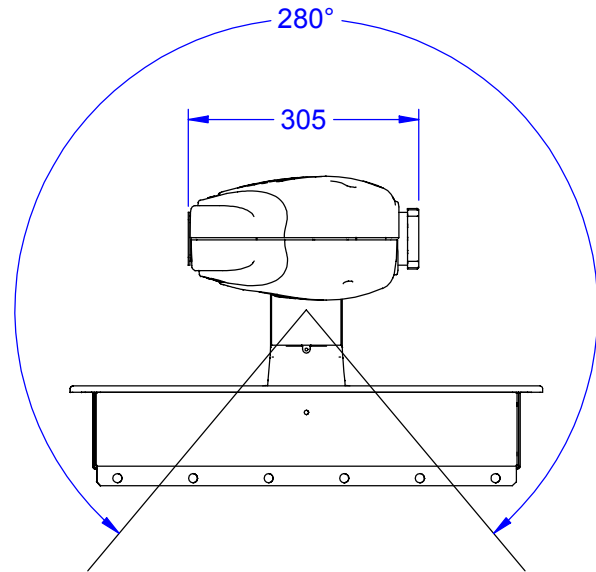

1:10

PRODUCT: Recessed 600x600		
TITLE: Dimensions		
DOCUMENT: All dimensions in mm.		
VERSION: 1	DATE: 12.2.2004	SHEET: 1 OF 3

1:10

PRODUCT: Recessed 625x625		
TITLE: Dimensions		
DOCUMENT: All dimensions in mm.		
VERSION: 1	DATE: 12.2.2004	SHEET: 2 OF 3

1:10

Pan movement range 530°

Tilt movement range 280°

PRODUCT: Recessed plaster-boards		
TITLE: Dimensions		
DOCUMENT: All dimensions in mm.		
VERSION: 1	DATE: 12.2.2004	SHEET: 3 OF 3