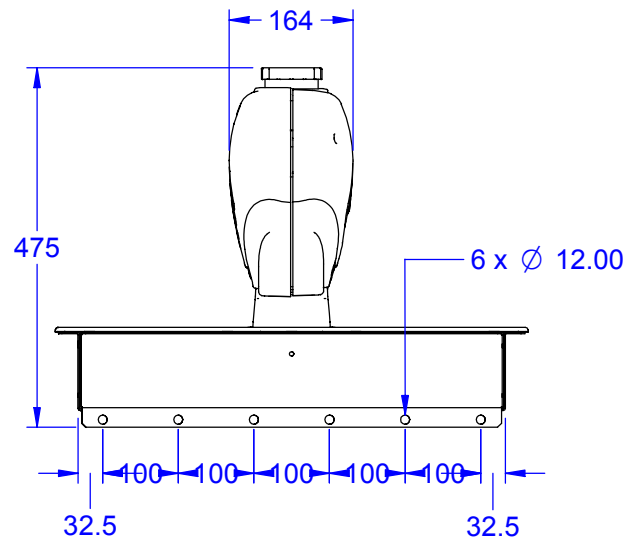

1:10

PRODUCT: Recessed 600x600		
TITLE: Dimensions		
DOCUMENT: All dimensions in mm.		
VERSION: 1	DATE: 12.2.2004	SHEET: 1 OF 3

1:10

PRODUCT: Recessed 625x625		
TITLE: Dimensions		
DOCUMENT: All dimensions in mm.		
VERSION: 1	DATE: 12.2.2004	SHEET: 2 OF 3

1:10

Pan movement range 530°

Tilt movement range 280°

PRODUCT: Recessed plaster-boards		
TITLE: Dimensions		
DOCUMENT: All dimensions in mm.		
VERSION: 1	DATE: 12.2.2004	SHEET: 3 OF 3