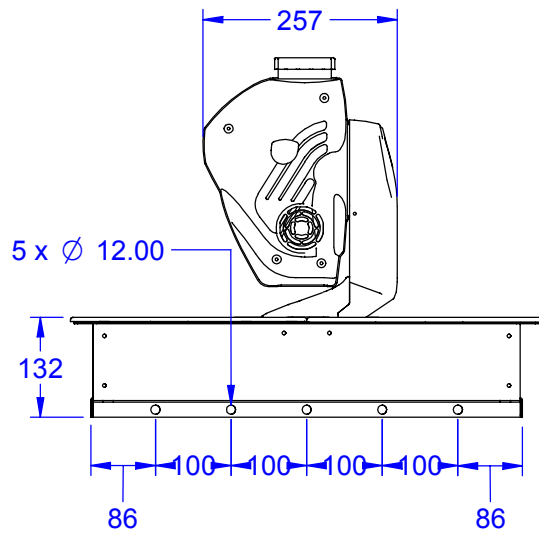

1:10

PRODUCT: Recessed 600x600		
TITLE: Dimensions		
DOCUMENT: All dimensions in mm.		
VERSION: 1	DATE: 12.2.2004	SHEET: 1 OF 3

1:10

PRODUCT: Recessed 625x625		
TITLE: Dimensions		
DOCUMENT: All dimensions in mm.		
VERSION: 1	DATE: 12.2.2004	SHEET: 2 OF 3

1:10

Pan movement range 530°

Tilt movement range 280°

PRODUCT: Recessed plaster-boards		
TITLE: Dimensions		
DOCUMENT: All dimensions in mm.		
VERSION: 1	DATE: 12.2.2004	SHEET: 3 OF 3