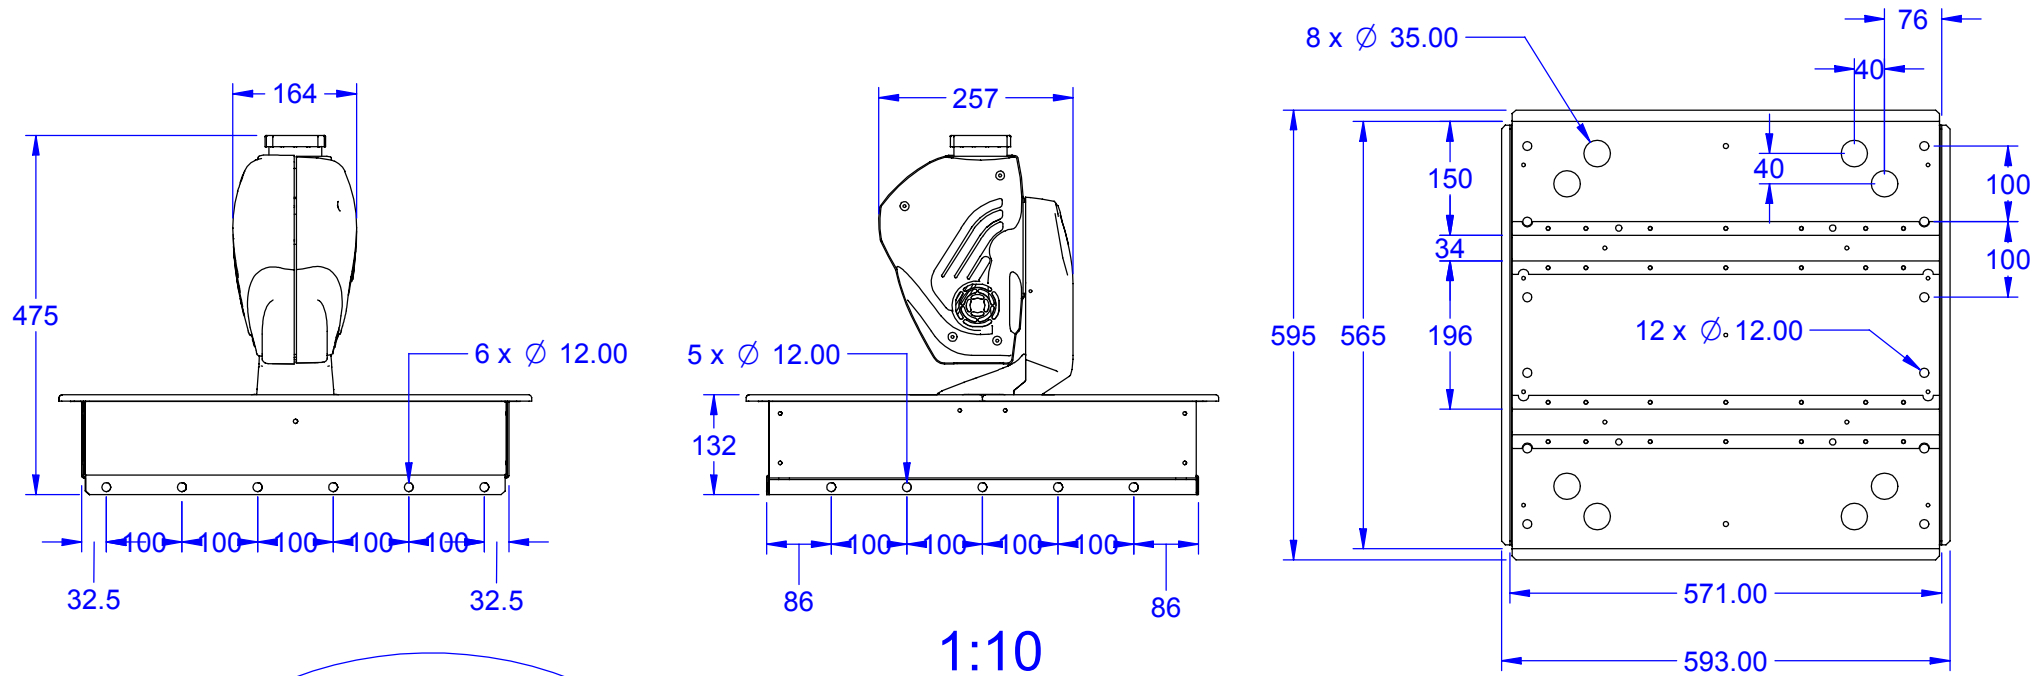

1:10

PRODUCT: Recessed 600x600		
TITLE: Dimensions		
DOCUMENT: All dimensions in mm.		
VERSION: 1	DATE: 12.2.2004	SHEET: 1 OF 3

1:10

PRODUCT: Recessed 625x625		
TITLE: Dimensions		
DOCUMENT: All dimensions in mm.		
VERSION: 1	DATE: 12.2.2004	SHEET: 2 OF 3

1:10

Pan movement range 530°

Tilt movement range 280°

PRODUCT: Recessed plaster-boards		
TITLE: Dimensions		
DOCUMENT: All dimensions in mm.		
VERSION: 1	DATE: 12.2.2004	SHEET: 3 OF 3