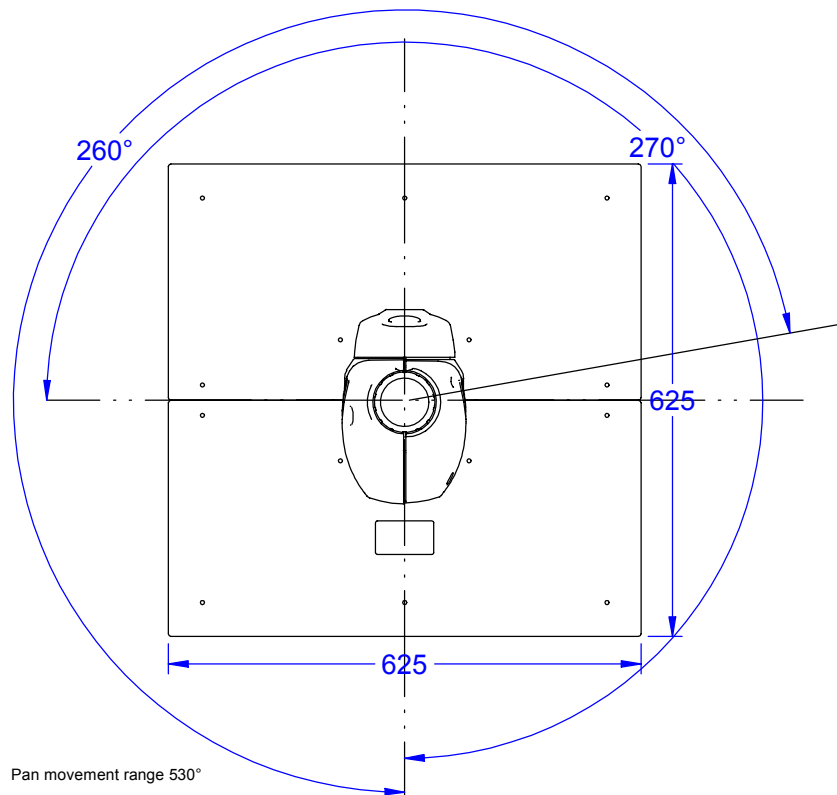

1:10

PRODUCT: Recessed 600x600		
TITLE: Dimensions		
DOCUMENT: All dimensions in mm.		
VERSION: 1	DATE: 12.2.2004	SHEET: 1 OF 3

1:10

PRODUCT: Recessed 625x625		
TITLE: Dimensions		
DOCUMENT: All dimensions in mm.		
VERSION: 1	DATE: 12.2.2004	SHEET: 2 OF 3

1:10

Pan movement range 530°

Tilt movement range 280°

PRODUCT: Recessed plaster-boards		
TITLE: Dimensions		
DOCUMENT: All dimensions in mm.		
VERSION: 1	DATE: 12.2.2004	SHEET: 3 OF 3