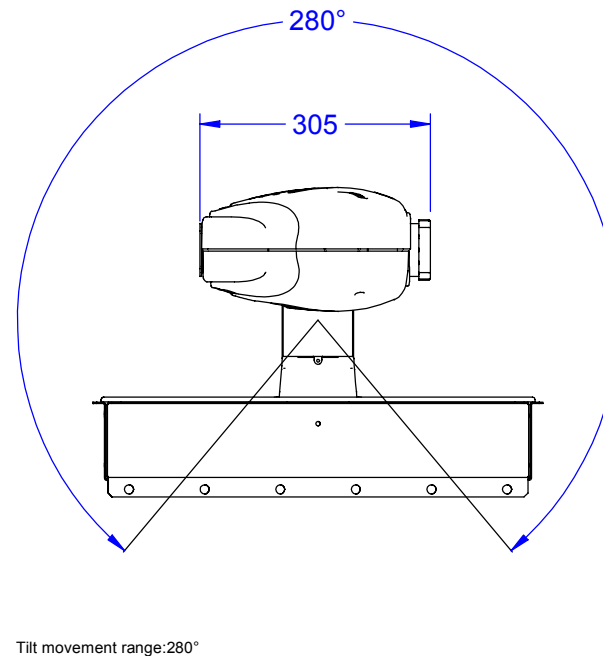

1:10

PRODUCT: Recessed 600x600		
TITLE: Dimensions		
DOCUMENT: All dimensions in mm.		
VERSION: 1	DATE: 12.2.2004	SHEET: 1 OF 3

1:10

PRODUCT: Recessed 625x625		
TITLE: Dimensions		
DOCUMENT: All dimensions in mm.		
VERSION: 1	DATE: 12.2.2004	SHEET: 2 OF 3

1:10

Pan movement range 530°

Tilt movement range 280°

PRODUCT: Recessed plaster-boards		
TITLE: Dimensions		
DOCUMENT: All dimensions in mm.		
VERSION: 1	DATE: 12.2.2004	SHEET: 3 OF 3