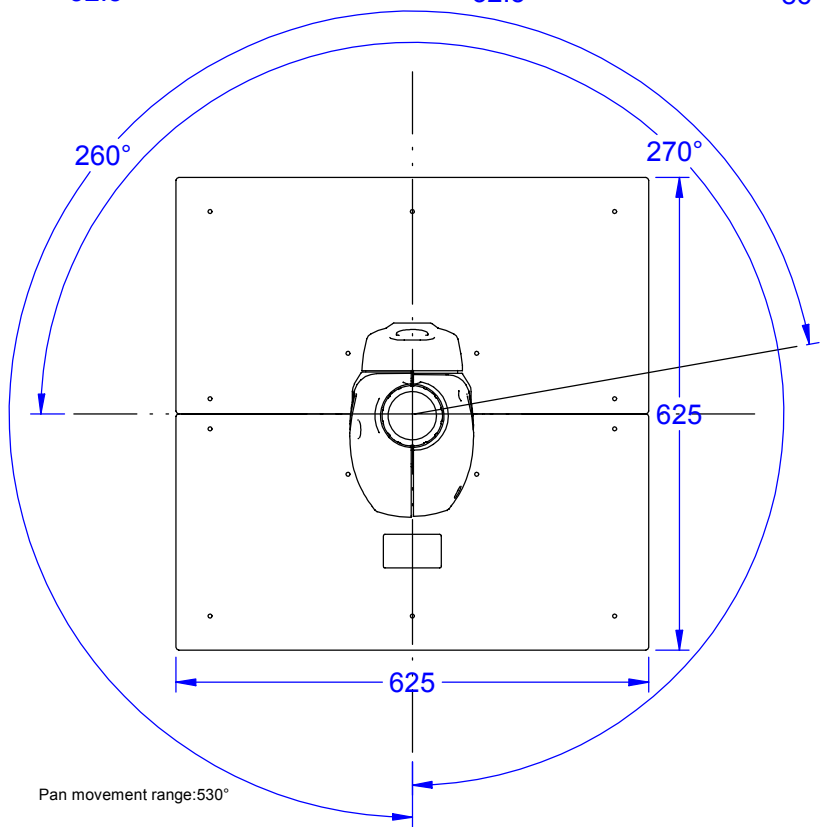

1:10

PRODUCT: Recessed 600x600		
TITLE: Dimensions		
DOCUMENT: All dimensions in mm.		
VERSION: 1	DATE: 12.2.2004	SHEET: 1 OF 3

1:10

PRODUCT: Recessed 625x625		
TITLE: Dimensions		
DOCUMENT: All dimensions in mm.		
VERSION: 1	DATE: 12.2.2004	SHEET: 2 OF 3

1:10

Pan movement range 530°

Tilt movement range 280°

PRODUCT: Recessed plaster-boards		
TITLE: Dimensions		
DOCUMENT: All dimensions in mm.		
VERSION: 1	DATE: 12.2.2004	SHEET: 3 OF 3