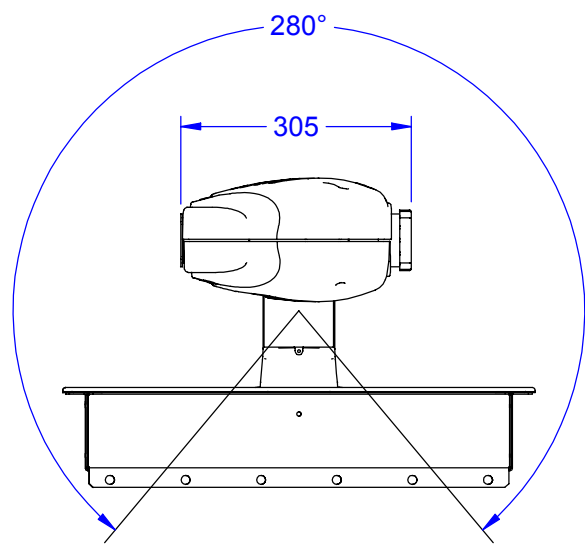

1:10

PRODUCT: Recessed 600x600		
TITLE: Dimensions		
DOCUMENT: All dimensions in mm.		
VERSION: 1	DATE: 12.2.2004	SHEET: 1 OF 3

1:10

PRODUCT: Recessed 625x625		
TITLE: Dimensions		
DOCUMENT: All dimensions in mm.		
VERSION: 1	DATE: 12.2.2004	SHEET: 2 OF 3

1:10

Pan movement range 530°

Tilt movement range 280°

PRODUCT: Recessed plaster-boards		
TITLE: Dimensions		
DOCUMENT: All dimensions in mm.		
VERSION: 1	DATE: 12.2.2004	SHEET: 3 OF 3