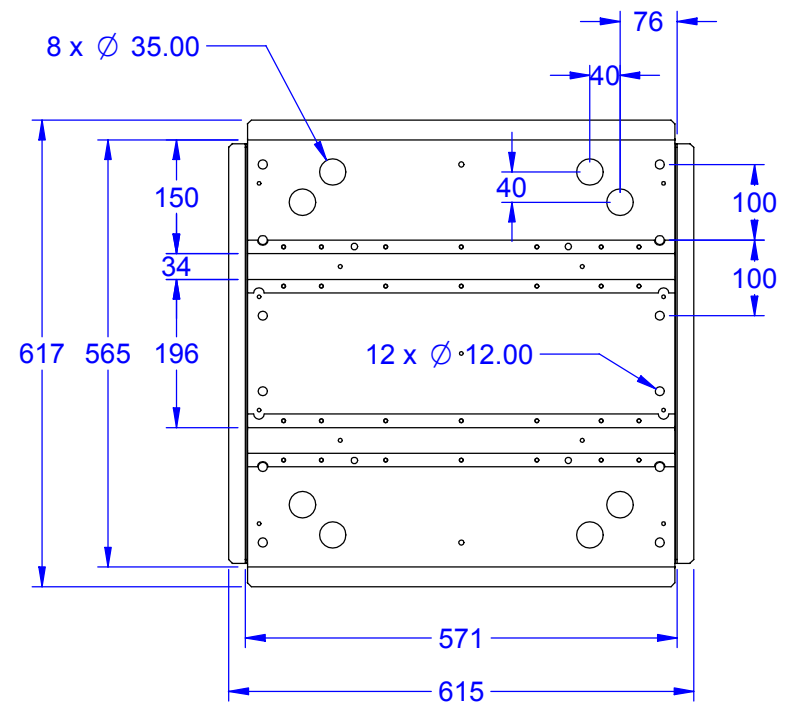

1:10

PRODUCT: Recessed 600x600		
TITLE: Dimensions		
DOCUMENT: All dimensions in mm.		
VERSION: 1	DATE: 12.2.2004	SHEET: 1 OF 3

1:10

PRODUCT: Recessed 625x625		
TITLE: Dimensions		
DOCUMENT: All dimensions in mm.		
VERSION: 1	DATE: 12.2.2004	SHEET: 2 OF 3

1:10

Pan movement range 530°

Tilt movement range 280°

PRODUCT: Recessed plaster-boards		
TITLE: Dimensions		
DOCUMENT: All dimensions in mm.		
VERSION: 1	DATE: 12.2.2004	SHEET: 3 OF 3