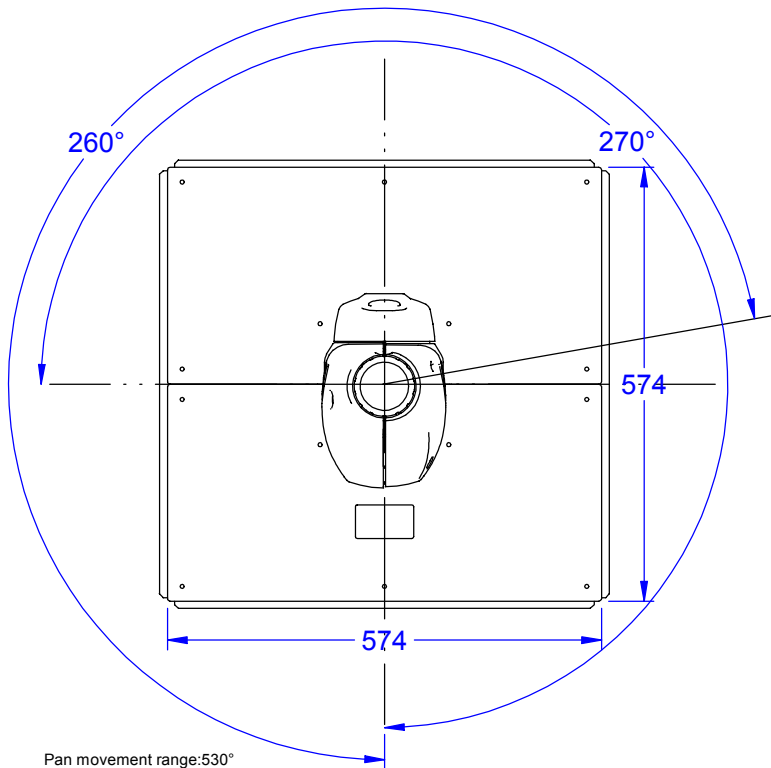

1:10

PRODUCT: Recessed 600x600		
TITLE: Dimensions		
DOCUMENT: All dimensions in mm.		
VERSION: 1	DATE: 12.2.2004	SHEET: 1 OF 3

1:10

PRODUCT: Recessed 625x625		
TITLE: Dimensions		
DOCUMENT: All dimensions in mm.		
VERSION: 1	DATE: 12.2.2004	SHEET: 2 OF 3

1:10

Pan movement range 530°

Tilt movement range 280°

PRODUCT: Recessed plaster-boards		
TITLE: Dimensions		
DOCUMENT: All dimensions in mm.		
VERSION: 1	DATE: 12.2.2004	SHEET: 3 OF 3