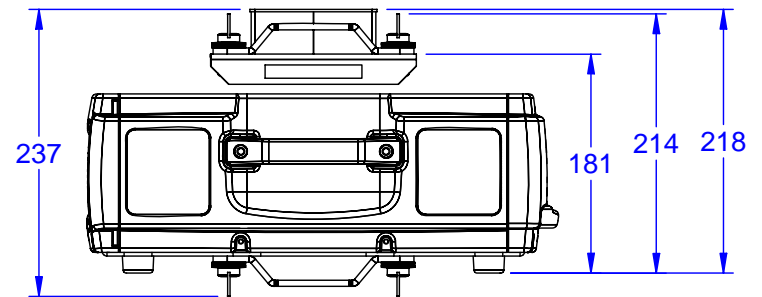

1:6,25

PRODUCT: MediaSpinner 50 AT		
TITLE: Dimensions		
DOCUMENT: All dimensions in mm.		
VERSION: 1	DATE: 9.11.2006	SHEET: 1 OF 1