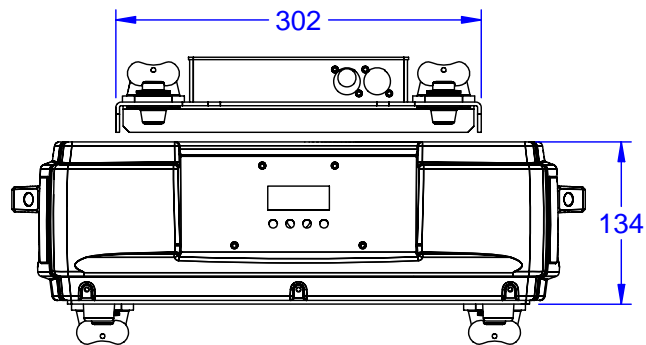

1:6,25

PRODUCT: MediaSpinner 50 AT		
TITLE: Dimensions		
DOCUMENT: All dimensions in mm.		
VERSION: 1	DATE: 9.11.2006	SHEET: 1 OF 1