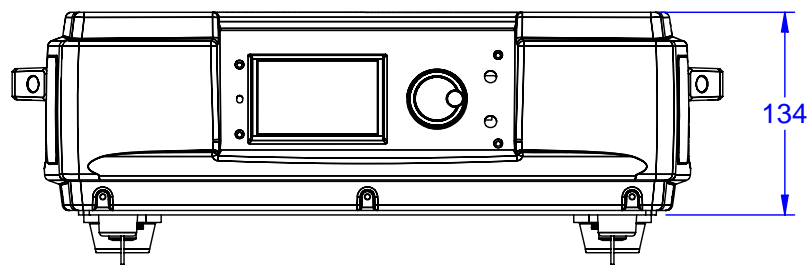

1:5

PRODUCT: MediaHub 2x4 DT		
TITLE: <b>Dimensions</b>		
DOCUMENT: All dimensions in mm.		
VERSION: 1	DATE: 13.11.2006	SHEET: 1 OF 1