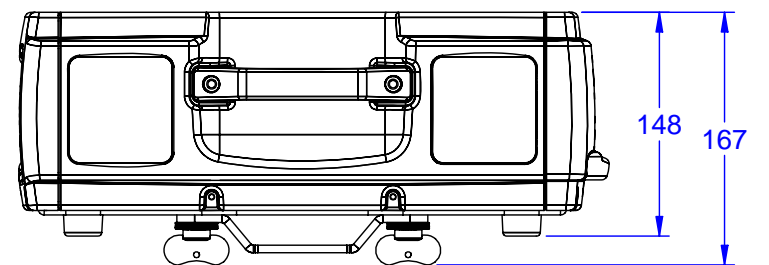

1:5

PRODUCT: MediaHub 2x4 DT		
TITLE: <b>Dimensions</b>		
DOCUMENT: All dimensions in mm.		
VERSION: 1	DATE: 13.11.2006	SHEET: 1 OF 1