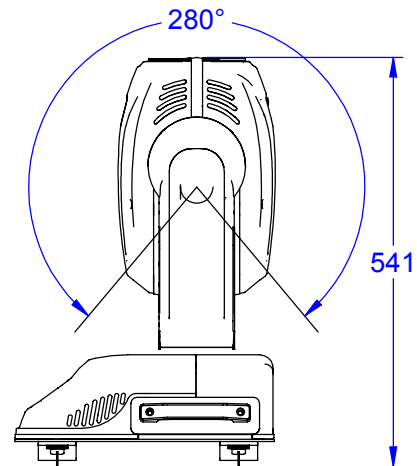

1:10

Pan movement range:530°

Tilt movement range:280°

PRODUCT: ImageSpot 250 AT		
TITLE: Dimensions		
DOCUMENT: All dimensions in mm.		
VERSION: 1	DATE: 8.4.2004	SHEET: 1 OF 1