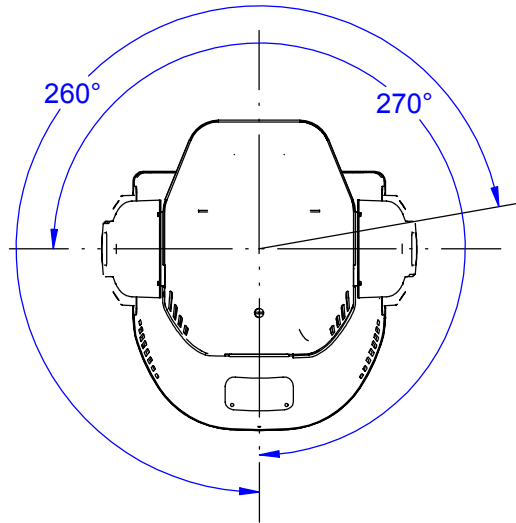

1:10

Pan movement range:530°

Tilt movement range:280°

PRODUCT: ImageSpot 250 AT		
TITLE: Dimensions		
DOCUMENT: All dimensions in mm.		
VERSION: 1	DATE: 8.4.2004	SHEET: 1 OF 1