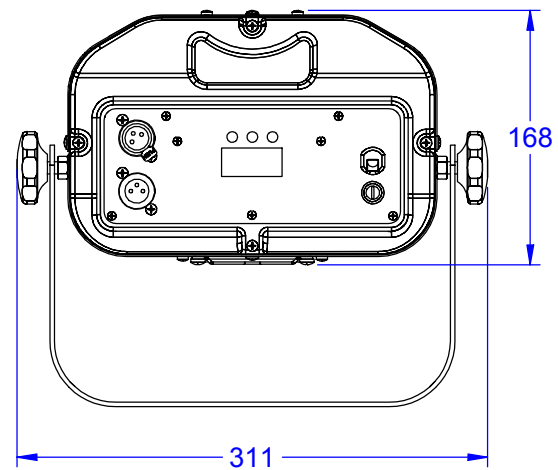

1:5

PRODUCT: DJ Scan 250 XT		
TITLE: <b>Dimensions</b>		
DOCUMENT: All dimensions in mm.		
VERSION: 1	DATE: 24.8.2005	SHEET: 1 OF 1