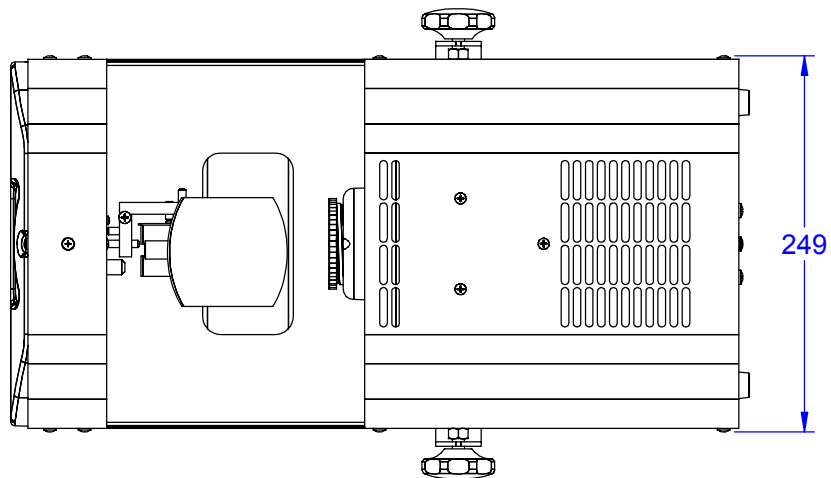

1:5

PRODUCT: DJ Scan 250 XT		
TITLE: <b>Dimensions</b>		
DOCUMENT: All dimensions in mm.		
VERSION: 1	DATE: 24.8.2005	SHEET: 1 OF 1