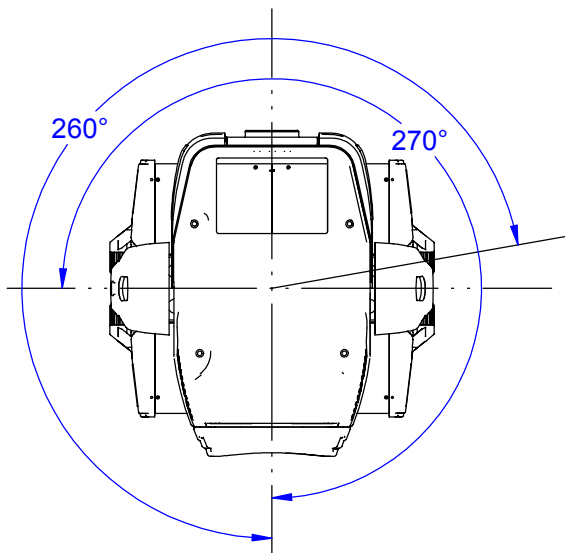

1:12,5

Pan movement range:530°

Tilt movement range:280°

PRODUCT: ColorWash 1200 AT		
TITLE: Dimensions		
DOCUMENT: All dimensions in mm.		
VERSION: 1	DATE: 19.3.2004	SHEET: 1 OF 1