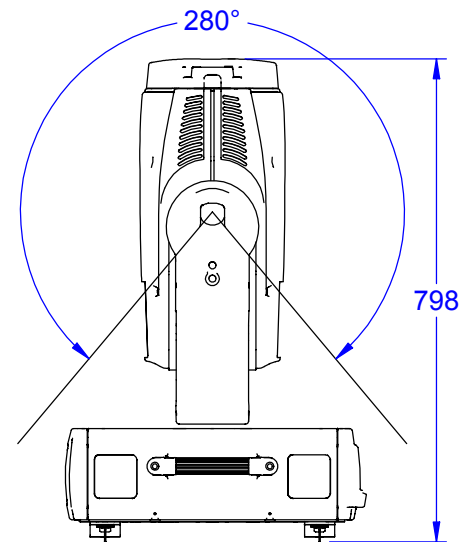

1:12,5

Pan movement range:530°

Tilt movement range:280°

PRODUCT: ColorWash 1200 AT		
TITLE: Dimensions		
DOCUMENT: All dimensions in mm.		
VERSION: 1	DATE: 19.3.2004	SHEET: 1 OF 1