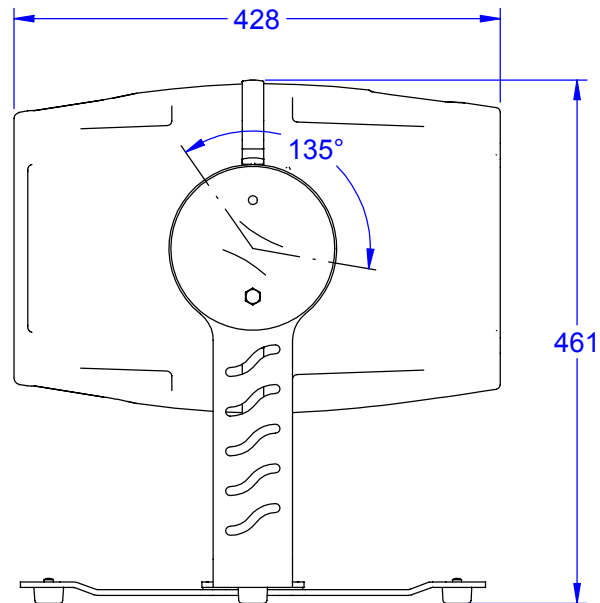

1:6,67

Tilt movement range:135°

PRODUCT: ColorMix 550 AT		
TITLE: Dimensions		
DOCUMENT: All dimensions in mm.		
VERSION: 1	DATE: 28.7.2004	SHEET: 1 OF 1