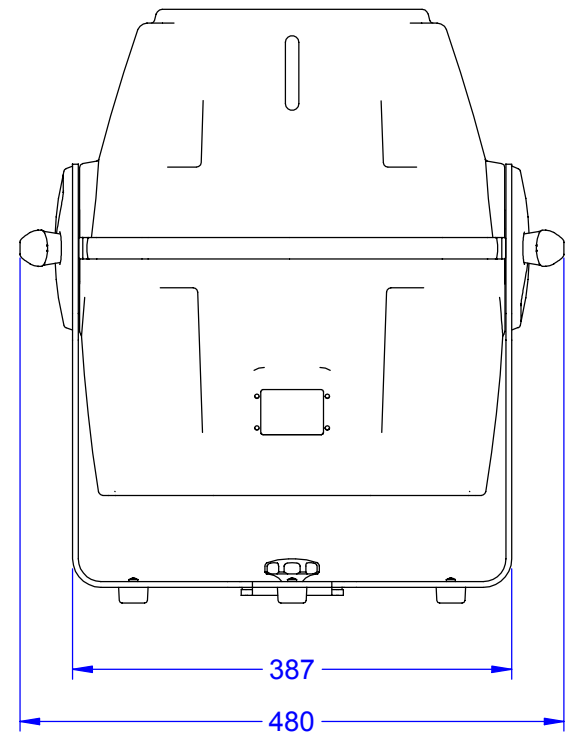

1:6,67

Tilt movement range:135°

PRODUCT: ColorMix 550 AT		
TITLE: Dimensions		
DOCUMENT: All dimensions in mm.		
VERSION: 1	DATE: 28.7.2004	SHEET: 1 OF 1