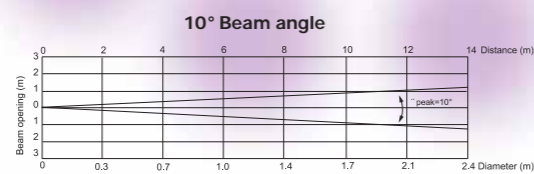

Compact Quadcolour LED Par Can

- 7 x 5 Watt Quad Colour RGBW LEDs
- Quad-colour LED technology for better colours and no multicolour shadows
- Flicker free operation
- 4 operational modes: Sound Active, Macro, Auto, & DMX
- DMX 512 control protocol
- DMX modes: 2 (4 and 6 channels) for RGBW version
- 5-pin XLR DMX connection
- Sturdy, high-impact aluminum body
- Double hanging brackets – for truss mounting and floor standing
- Standard beam angle: 10° (optional 25° lens kit available)
- Long-life LEDs: 50.000 hours expected life time
- Very low heat output
- Universal Internal PSU: 90-260V, 50/60Hz
- Very low Power consumption: 38W / RGBW
- Dimensions: (LxWxH) 254 x 184 x 146mm / 10" x 7,5" x 5,5" (without hanging bracket)
- Weight: 1,9 Kg
- LED control display