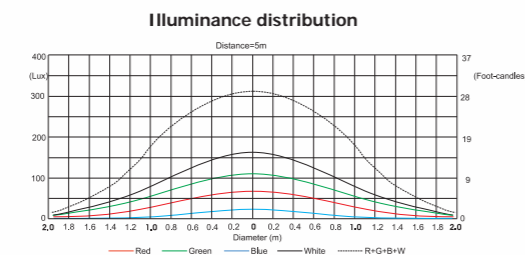

LED FORCE PAR 18™ RGBW

- NEW Quad-colour LED technology
- 18 x 4IN1 RGBW LED multichip
- Superiour colour mixing
- No multi-colour shadows
- Extremely bright beam
- 25° beam angle
- Die cast aluminium housing

1. **Quadcolour LED Par Can**
2. 18 x 5 Watt Quad Colour RGBW LEDs
   - Quad-colour LED technology for better colours and no multicolour shadows
   - Flicker free operation
   - 4 operational modes: Sound Active, Macro, Auto, & DMX
   - DMX 512 control protocol
   - DMX modes: 2 (4 and 6 channels) for RGBW version
   - 3-pin and 5-pin XLR DMX connection
   - Aluminum body
   - Double hanging brackets – for truss mounting and floor standing
   - Standard beam angle: 25°
   - Optional 10° lens kit available
   - Gel frame included
   - Long-life LEDs: 50.000 hours expected life time
   - Very low heat output
   - Universal Internal PSU: 100–240V, 50/60Hz
   - Very low Power consumption: 95W
   - Dimensions: (LxWxH) 292 x 216 x 216mm / 11,5" x 8,5" x 8,5" (without hanging bracket)
   - Weight: 4 Kg
   - LED control display

LEDForce 18™ RGBW Par Cans with 18 x 4IN1 RGBW LED will blind you with powerful light output of multichip Quad-colour LED technology. No multicolour shadows and extremely bright beam of 25° beam angle - this is the result of superior colour mixing lens system. Low weight aluminum housing with double hanging brackets – for truss mounting and floor standing allows mounting in any position. Gel frame included as standard and optional 10° lens kit available upon demand.

LED FORCE 18™ RGBW

- NEW Quad-colour LED technology
- 18 x 4IN1 RGBW LED multichip
- Superiour colour mixing
- No multi-colour shadows
- Extremely bright beam
- 25° beam angle
- Die cast aluminium housing