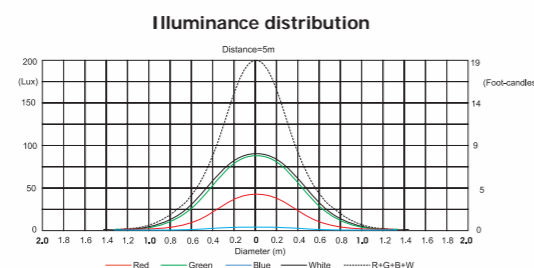

Compact Quadcolour LED Par Can

- 7 x 5 Watt Quad Colour RGBW LEDs
- Quad-colour LED technology for better colours and no multicolour shadows
- Flicker free operation
- 4 operational modes: Sound Active, Macro, Auto, & DMX
- DMX 512 control protocol
- DMX modes: 2 (4 and 6 channels) for RGBW version
- 5-pin XLR DMX connection
- Sturdy, high-impact aluminum body
- Double hanging brackets – for truss mounting and floor standing
- Standard beam angle: 10° (optional 25° lens kit available)
- Long-life LEDs: 50.000 hours expected life time
- Very low heat output
- Universal Internal PSU: 90-260V, 50/60Hz
- Very low Power consumption: 38W / RGBW
- Dimensions: (LxWxH) 254 x 184 x 146mm / 10" x 7,5" x 5,5" (without hanging bracket)
- Weight: 1,9 Kg
- LED control display