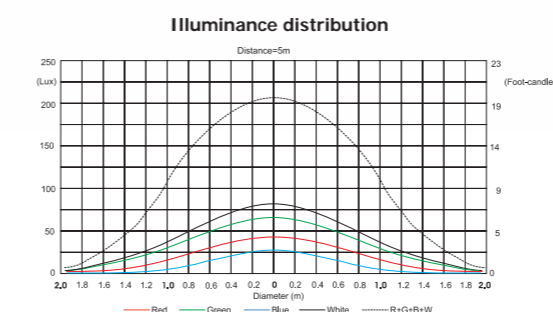

LED FORCE PAR 18™ RGBW

- NEW Quad-colour LED technology
- 18 x 4IN1 RGBW LED multichip
- Superiour colour mixing
- No multi-colour shadows
- Extremely bright beam
- 25° beam angle
- Die cast aluminium housing

1. **Quadcolour LED Par Can**
2. 18 x 5 Watt Quad Colour RGBW LEDs
   - Quad-colour LED technology for better colours and no multicolour shadows
   - Flicker free operation
   - 4 operational modes: Sound Active, Macro, Auto, & DMX
   - DMX 512 control protocol
   - DMX modes: 2 (4 and 6 channels) for RGBW version
   - 3-pin and 5-pin XLR DMX connection
   - Aluminum body
   - Double hanging brackets – for truss mounting and floor standing
   - Standard beam angle: 25°
   - Optional 10° lens kit available
   - Gel frame included
   - Long-life LEDs: 50.000 hours expected life time
   - Very low heat output
   - Universal Internal PSU: 100–240V, 50/60Hz
   - Very low Power consumption: 95W
   - Dimensions: (LxWxH) 292 x 216 x 216mm / 11,5" x 8,5" x 8,5" (without hanging bracket)
   - Weight: 4 Kg
   - LED control display

LEDForce 18™ RGBW Par Cans with 18 x 4IN1 RGBW LED will blind you with powerful light output of multichip Quad-colour LED technology. No multicolour shadows and extremely bright beam of 25° beam angle - this is the result of superior colour mixing lens system. Low weight aluminum housing with double hanging brackets – for truss mounting and floor standing allows mounting in any position. Gel frame included as standard and optional 10° lens kit available upon demand.

LED FORCE 18™ RGBW

- NEW Quad-colour LED technology
- 18 x 4IN1 RGBW LED multichip
- Superiour colour mixing
- No multi-colour shadows
- Extremely bright beam
- 25° beam angle
- Die cast aluminium housing