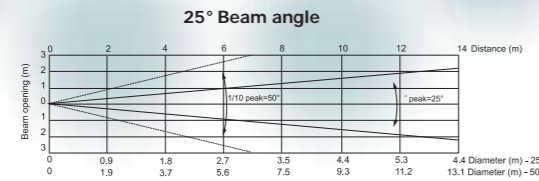

LED FORCE PAR 18™ RGBW

- NEW Quad-colour LED technology
- 18 x 4IN1 RGBW LED multichip
- Superiour colour mixing
- No multi-colour shadows
- Extremely bright beam
- 25° beam angle
- Die cast aluminium housing

1. **Quadcolour LED Par Can**
2. 18 x 5 Watt Quad Colour RGBW LEDs
   - Quad-colour LED technology for better colours and no multicolour shadows
   - Flicker free operation
   - 4 operational modes: Sound Active, Macro, Auto, & DMX
   - DMX 512 control protocol
   - DMX modes: 2 (4 and 6 channels) for RGBW version
   - 3-pin and 5-pin XLR DMX connection
   - Aluminum body
   - Double hanging brackets – for truss mounting and floor standing
   - Standard beam angle: 25°
   - Optional 10° lens kit available
   - Gel frame included
   - Long-life LEDs: 50.000 hours expected life time
   - Very low heat output
   - Universal Internal PSU: 100–240V, 50/60Hz
   - Very low Power consumption: 95W
   - Dimensions: (LxWxH) 292 x 216 x 216mm / 11,5" x 8,5" x 8,5" (without hanging bracket)
   - Weight: 4 Kg
   - LED control display

LEDForce 18™ RGBW Par Cans with 18 x 4IN1 RGBW LED will blind you with powerful light output of multichip Quad-colour LED technology. No multicolour shadows and extremely bright beam of 25° beam angle - this is the result of superior colour mixing lens system. Low weight aluminum housing with double hanging brackets – for truss mounting and floor standing allows mounting in any position. Gel frame included as standard and optional 10° lens kit available upon demand.

LED FORCE 18™ RGBW

- NEW Quad-colour LED technology
- 18 x 4IN1 RGBW LED multichip
- Superiour colour mixing
- No multi-colour shadows
- Extremely bright beam
- 25° beam angle
- Die cast aluminium housing