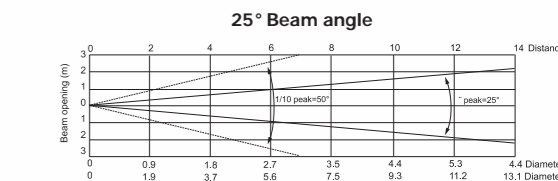

1. **Quadcolour LED Par Can for outdoor use**
2. 18 x 5 Watt Quad Colour RGBW LEDs
   - Quad-colour LED technology for better colours and no multicolour shadows
   - IP65 Die cast aluminum body
   - Flicker free operation
   - 4 operational modes: Sound Active, Macro, Auto, & DMX
   - DMX 512 control protocol
   - DMX modes: 2 (4 and 6 channels) for RGBW version
   - 5-pin XLR connector on 0,5m IP DMX cable
   - Double hanging brackets – for truss mounting and floor standing
   - Standard beam angle: 25°
   - Optional 10° lens kit available
   - Long-life LEDs: 50.000 hours expected life time
   - Very low heat output
   - Universal Internal PSU: 90-260V, 50/60Hz
   - Very low Power consumption: 95W
   - Dimensions: (LxWxH) 292 x 216 x 216mm / 11,5" x 8,5" x 8,5" (without hanging bracket)
   - Weight: 6,5 Kg
   - LED control display for set up and control
   - Display auto shut off

LEDForce 18 eXterior™ RGBW is a perfect fit for any outdoor installations where both powerful output and IP 65 rating is required. An extremely bright 25° beam with no multicolour shadows is provided by new Quad-colour LED technology 18 x 4IN1 RGBW LED multichip with optional 10° lens kit available. Die cast aluminum casing with double hanging brackets for mounting in any positions, LED set up and control display with auto shut function and Universal Internal Power supply are only few admirable features of this Par Can which is a good companion to any lighting designer.