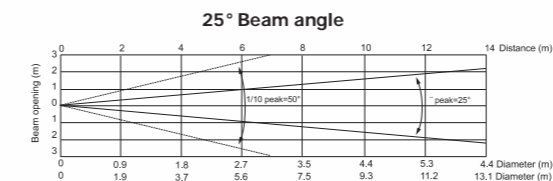

LED FORCE PAR 18™ RGBW

- NEW Quad-colour LED technology
- 18 x 4IN1 RGBW LED multichip
- Superiour colour mixing
- No multi-colour shadows
- Extremely bright beam
- 25° beam angle
- Die cast aluminium housing

1. **Quadcolour LED Par Can**
2. 18 x 5 Watt Quad Colour RGBW LEDs
   - Quad-colour LED technology for better colours and no multicolour shadows
   - Flicker free operation
   - 4 operational modes: Sound Active, Macro, Auto, & DMX
   - DMX 512 control protocol
   - DMX modes: 2 (4 and 6 channels) for RGBW version
   - 3-pin and 5-pin XLR DMX connection
   - Aluminum body
   - Double hanging brackets – for truss mounting and floor standing
   - Standard beam angle: 25°
   - Optional 10° lens kit available
   - Gel frame included
   - Long-life LEDs: 50.000 hours expected life time
   - Very low heat output
   - Universal Internal PSU: 100–240V, 50/60Hz
   - Very low Power consumption: 95W
   - Dimensions: (LxWxH) 292 x 216 x 216mm / 11,5" x 8,5" x 8,5" (without hanging bracket)
   - Weight: 4 Kg
   - LED control display

LEDForce 18™ RGBW Par Cans with 18 x 4IN1 RGBW LED will blind you with powerful light output of multichip Quad-colour LED technology. No multicolour shadows and extremely bright beam of 25° beam angle - this is the result of superior colour mixing lens system. Low weight aluminum housing with double hanging brackets – for truss mounting and floor standing allows mounting in any position. Gel frame included as standard and optional 10° lens kit available upon demand.

LED FORCE 18™ RGBW

- NEW Quad-colour LED technology
- 18 x 4IN1 RGBW LED multichip
- Superiour colour mixing
- No multi-colour shadows
- Extremely bright beam
- 25° beam angle
- Die cast aluminium housing