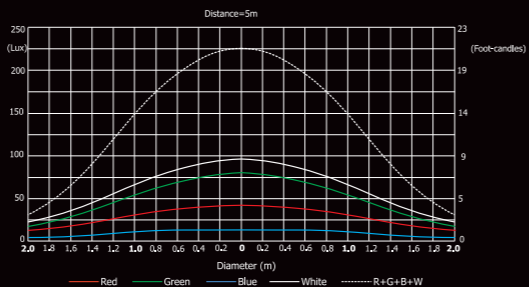

Illuminance distribution in X-axis

Distance (m)	2	4	5	6	8	10	12	14	
Red	281/26	70/7	45/4	31/3	18/1.6	11/1	8/0.7	5/7	Intensity (center) Lux/Foot-candle
Green	500/47	125/12	80/7	66/5	31/3	20/2	14/1.3	10/1	
Blue	75/7	19/1.7	12/1.1	8/0.8	5/0.4	3/0.3	2.1/0.2	1.5/0.1	
White	575/53	144/13	92/9	64/6	36/3	23/2	16/1.5	12/1.1	
R+G+B+W	1400/130	350/33	224/21	156/15	88/8	56/5	39/4	29/3	

Source

- Light source: LED line strips, with 12x Cree MC-E RGBW multichip
- Led Life Expectancy: minimum 60.000 hours
- Typical Lumen Maintenance: 70% @ 60.000 hours

Optical System and effects

- High efficient component optics
- Beam angle: 25 °
- RGB W colour mixing
- Preset colour including white 2.700K, 3.200K, 4.200K, 5.600K and 8.000K
- High resolution dimmer 0–100%
- Strobe effect with variable speed
- Pre-programmed random strobe pulse-effects

Mechanical Specification

- Height: 162 mm (6.3")
- Width: 881 mm (34.7")
- Depth: 193 mm (7.6")
- Weight: 6.5 kg (14.3 lbs)
- LED module can be separated from control base
- Wide range of LED module positioning
pan: +/-50°
tilt: 0-180°
- Protection factor: IP 65