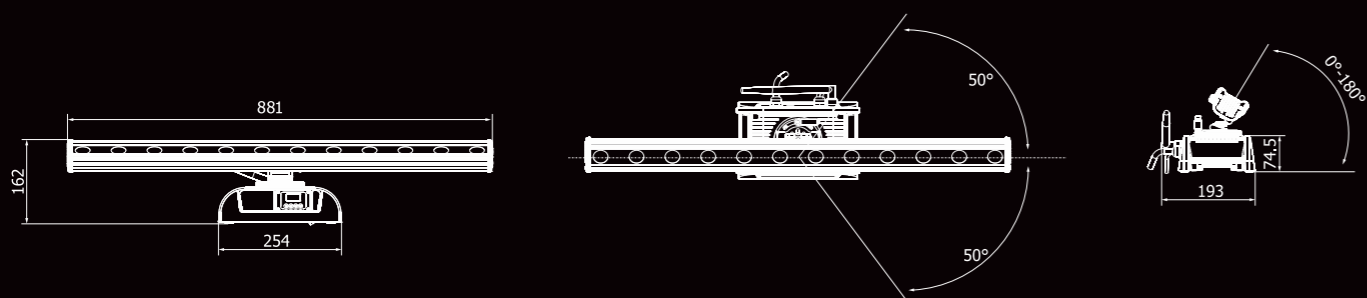

Distance (m)	2	4	5	6	8	10	12	14	
Red	281/26	70/7	45/4	31/3	18/1.6	11/1	8/0.7	5/7	Intensity (center) Lux/Foot-candle
Green	500/47	125/12	80/7	66/5	31/3	20/2	14/1.3	10/1	
Blue	75/7	19/1.7	12/1.1	8/0.8	5/0.4	3/0.3	2.1/0.2	1.5/0.1	
White	575/53	144/13	92/9	64/6	36/3	23/2	16/1.5	12/1.1	
R+G+B+W	1400/130	350/33	224/21	156/15	88/8	56/5	39/4	29/3